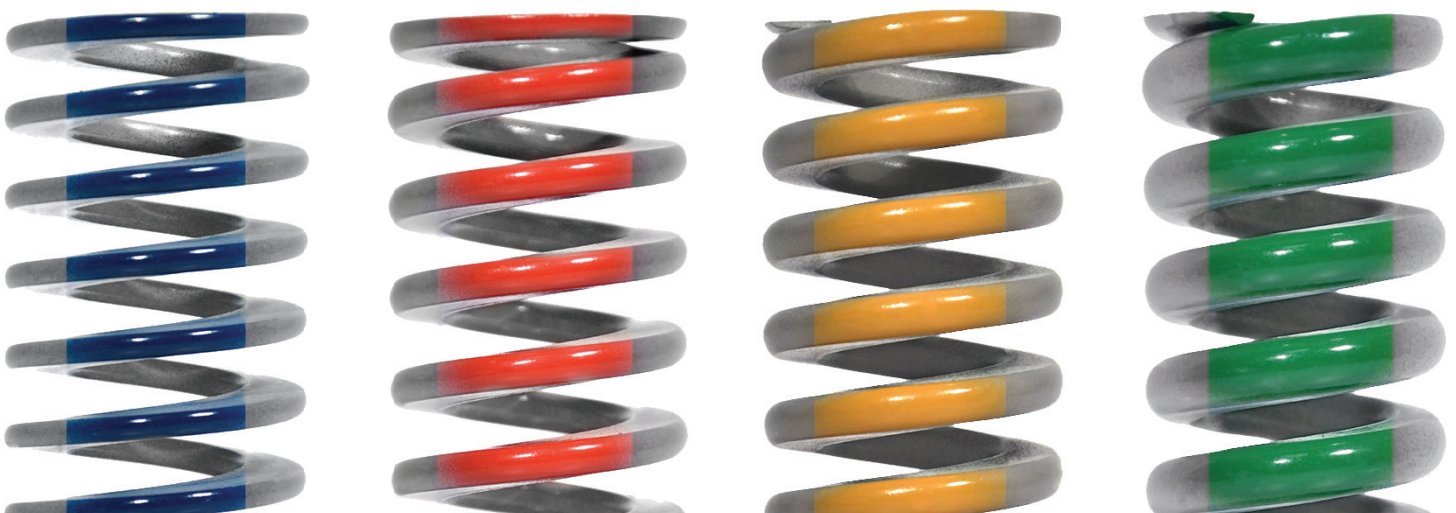

7707 RONDA DRIVE • CANTON, MICHIGAN 48187

The Raymond name, trademarks, and solid colored springs are owned by Associated Spring Corp., and not Special Springs, and used for comparison purposes only.